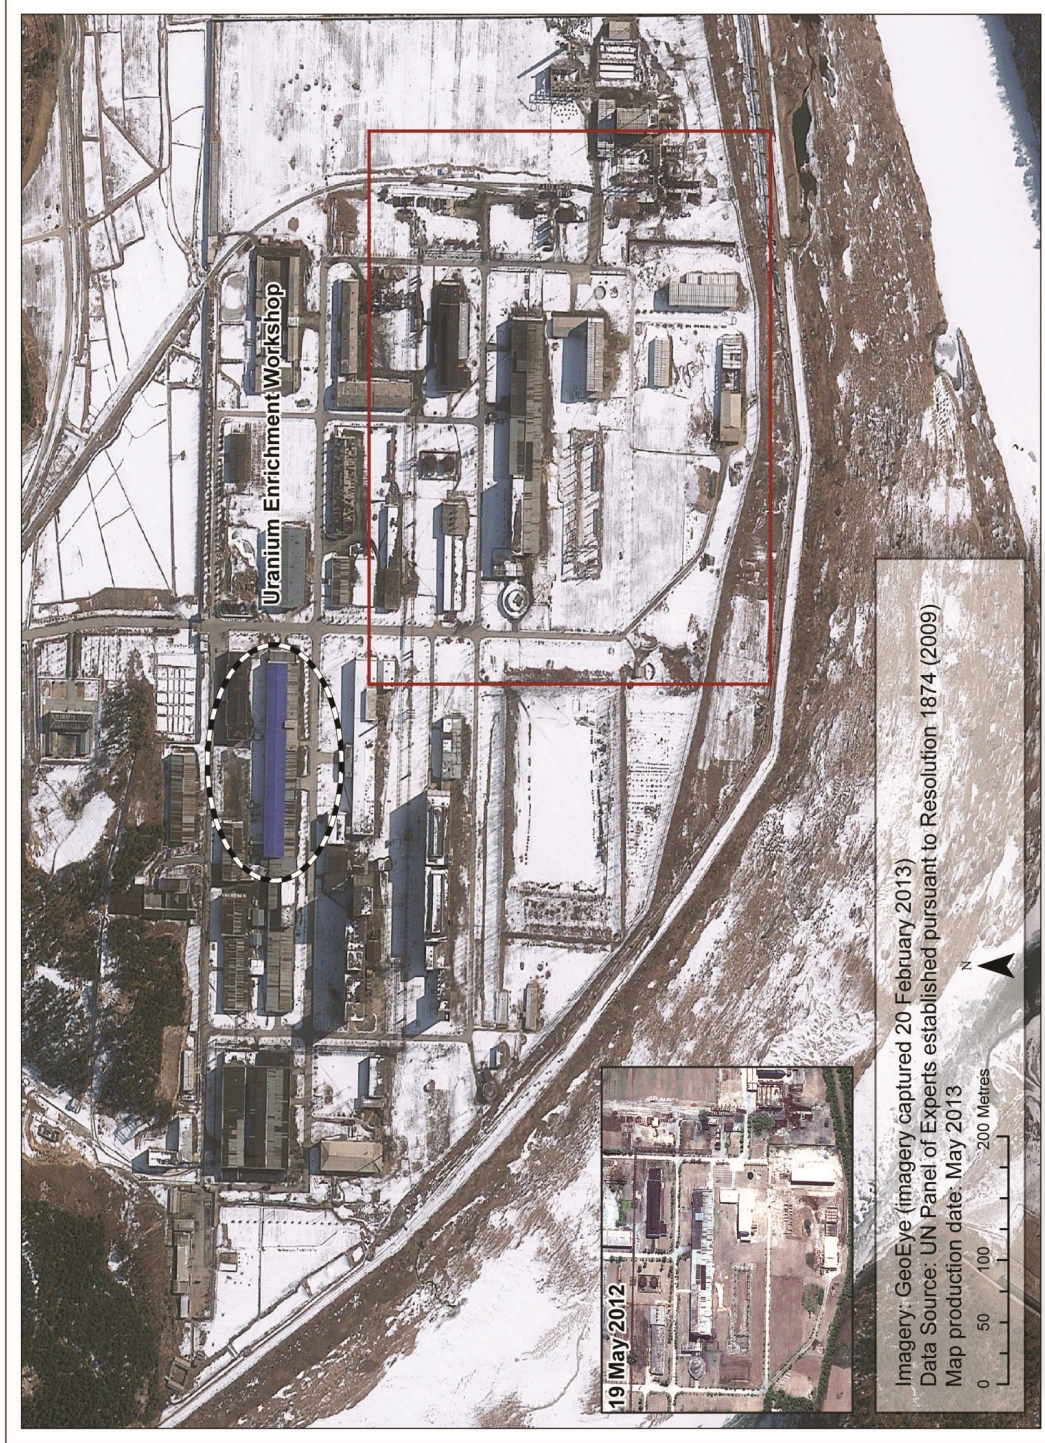

Annex IV

Imagery of suspected nuclear test site in the Democratic People's Republic of Korea (Punggye-ri)

Map No. 4503.1
May 2013

Department of Field Support
Cartographic Section

Annex V

Imagery of ongoing activities at the suspected nuclear test site (Punggye-ri)

Map No. 4503.2
May 2013

Department of Field Support
Cartographic Section

Annex VI

Imagery of the light water reactor construction site and 5 MWe reactor

Map No. 4503.4
May 2013

Department of Field Support
Cartographic Section

Imagery of the fuel fabrication plant

Map No. 4503.3
May 2013

Department of Field Support
Cartographic Section